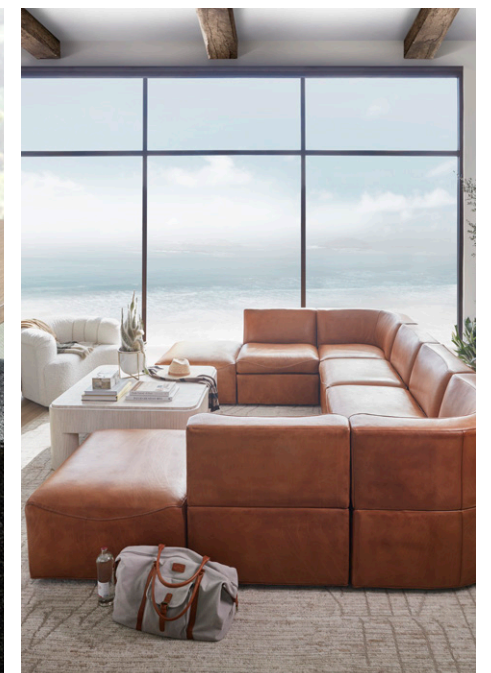

L6520 Rubicon Sectional
Page 20